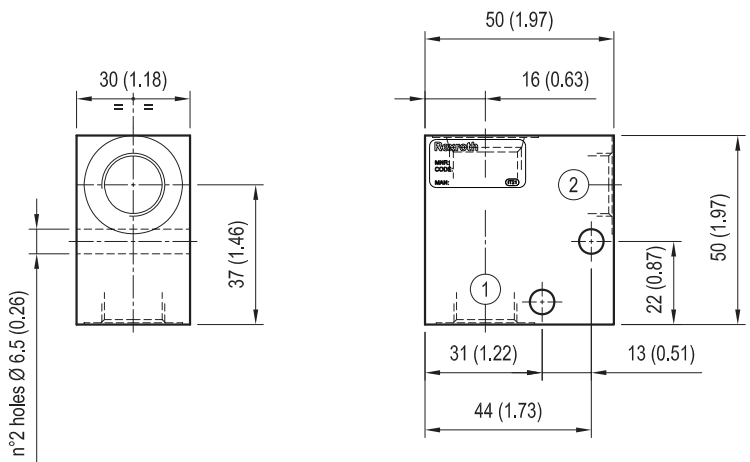

# Standard manifolds - Special cavity Aluminium / Steel

CAVITY: 017-E

	Ordering code	Ports 1-2	Weight kg (lbs)
Aluminium	XOC1009015 R930095071	G 1/2	0.32 (0.71)
	XOC1009012 R930095049	G 3/4	0.30 (0.66)
Steel	XOC1009074 R930095238	G 1/2	0.89 (1.96)
	XOC1009073 R930095072	G 3/4	0.83 (1.83)

[ mm / Inches ]

CAVITY: 021-E

	Ordering code	Ports 1-2	Weight kg (lbs)
Aluminium	XOC1009017 R930095134	G 3/4	0.68 (1.50)
	XOC1009019 R930095025	G 1	0.65 (1.43)
Steel	XOC1009075 R930095047	G 3/4	1.89 (4.17)
	XOC1009076 R930095070	G 1	1.78 (3.92)

[ mm / Inches ]

CAVITY: 019-E

	Ordering code	Ports 1-2	Weight kg (lbs)
Aluminium	XOC1009103 R930095060	G 1/4	0.17 (0.38)
	XOC1009054 XOC1009054	G 3/8	0.16 (0.35)
Steel	XOC1009102 R930095059	G 1/4	0.46 (1.01)
	XOC1009101 R930095058	G 3/8	0.44 (0.97)

[ mm / Inches ]