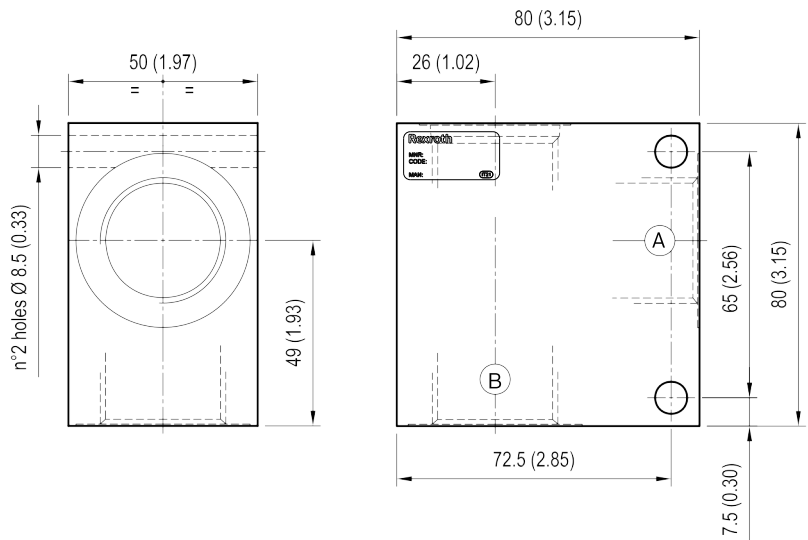

# Standard manifolds - Special cavity Aluminium / Steel

CAVITY: 017-E

	Ordering code	Ports 1-2	Weight kg (lbs)
Aluminium	XOC1009015 R930095071	G 1/2	0.32 (0.71)
	XOC1009012 R930095049	G 3/4	0.30 (0.66)
Steel	XOC1009074 R930095238	G 1/2	0.89 (1.96)
	XOC1009073 R930095072	G 3/4	0.83 (1.83)

[ mm / Inches ]

CAVITY: 021-E

	Ordering code	Ports 1-2	Weight kg (lbs)
Aluminium	XOC1009017 R930095134	G 3/4	0.68 (1.50)
	XOC1009019 R930095025	G 1	0.65 (1.43)
Steel	XOC1009075 R930095047	G 3/4	1.89 (4.17)
	XOC1009076 R930095070	G 1	1.78 (3.92)

[ mm / Inches ]

CAVITY: 019-E

	Ordering code	Ports 1-2	Weight kg (lbs)
Aluminium	XOC1009103 R930095060	G 1/4	0.17 (0.38)
	XOC1009054 XOC1009054	G 3/8	0.16 (0.35)
Steel	XOC1009102 R930095059	G 1/4	0.46 (1.01)
	XOC1009101 R930095058	G 3/8	0.44 (0.97)

[ mm / Inches ]