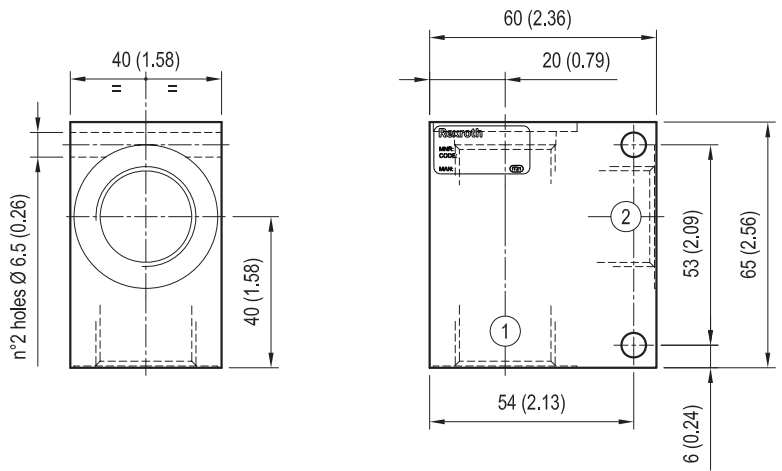

# Standard manifolds - Special cavity Aluminium / Steel

CAVITY: 017-E

	Ordering code	Ports 1-2	Weight kg (lbs)
Aluminium	XOC1009015 R930095071	G 1/2	0.32 (0.71)
	XOC1009012 R930095049	G 3/4	0.30 (0.66)
Steel	XOC1009074 R930095238	G 1/2	0.89 (1.96)
	XOC1009073 R930095072	G 3/4	0.83 (1.83)

[ mm / Inches ]

CAVITY: 021-E

	Ordering code	Ports 1-2	Weight kg (lbs)
Aluminium	XOC1009017 R930095134	G 3/4	0.68 (1.50)
	XOC1009019 R930095025	G 1	0.65 (1.43)
Steel	XOC1009075 R930095047	G 3/4	1.89 (4.17)
	XOC1009076 R930095070	G 1	1.78 (3.92)

[ mm / Inches ]

CAVITY: 019-E

	Ordering code	Ports 1-2	Weight kg (lbs)
Aluminium	XOC1009103 R930095060	G 1/4	0.17 (0.38)
	XOC1009054 XOC1009054	G 3/8	0.16 (0.35)
Steel	XOC1009102 R930095059	G 1/4	0.46 (1.01)
	XOC1009101 R930095058	G 3/8	0.44 (0.97)

[ mm / Inches ]